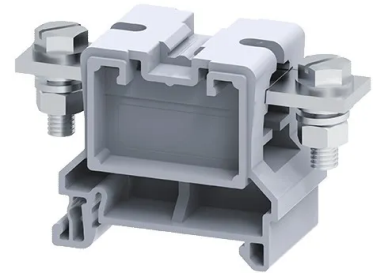

## Product No: CBB35/50

### CONNECTWELL CBB35/50 POWER TERMINAL BLOCK LUG CONNECTION 6-50mm<sup>2</sup> 1000V/150A

#### Physical Attributes

Colour	Grey
Conductor Cross Section - Stranded (mm <sup>2</sup> )	6 - 50
Mounting Type	DIN Rail
Screw Size	M6

#### Dimensions

Dimensions (mm)	75L x 32W x 47.5H
-----------------	-------------------