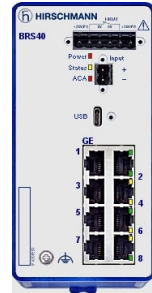

HIRSCHMANN MANAGED ETHERNET SWITCH 942 170-999-030

942 170-999-030

GENERAL INFORMATION

Brand	HIRSCHMANN
Product Type	Managed
Reference No.	BRS40-00240000-STCV99HHSES
Software Level	HiOS Layer 2 Standard

TECHNICAL ATTRIBUTES

No. of Ports	20 x 100/1000MBit/s, 4 x 100/1000/2500MBit/s, 4 x 100/1000MBit/s SFP F/O
Operational Temperature Range (°C)	0 to +60
Rated Operational Voltage DC (V)	2 x 12 - 24
Switch Type	Switch - Managed

PHYSICAL ATTRIBUTES

Mounting Type	DIN-Rail
---------------	----------

DIMENSIONS

Dimensions (mm)	137H x 108W x 103D
-----------------	--------------------

PROTECTION & STANDARDS

Degree of Protection	IP30
Standards and Approvals	CE, FCC, EN61131-2, EN62368-1, IEC61850-3