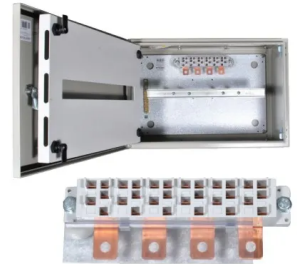

## Product No: PVAC61-300

IPD PVAC61-300 AC COMBINER BOX COMES WITH 250A 18P  
CHASSIS 400Hx600Wx300Dmm

### General Information

Brand	IPD
Product Type	AC Combiner Box

### Technical Attributes

No. of Chassis Poles	18
Rated Current (A)	250

### Dimensions

Dimensions (mm)	400H x 600W x 300D
-----------------	--------------------