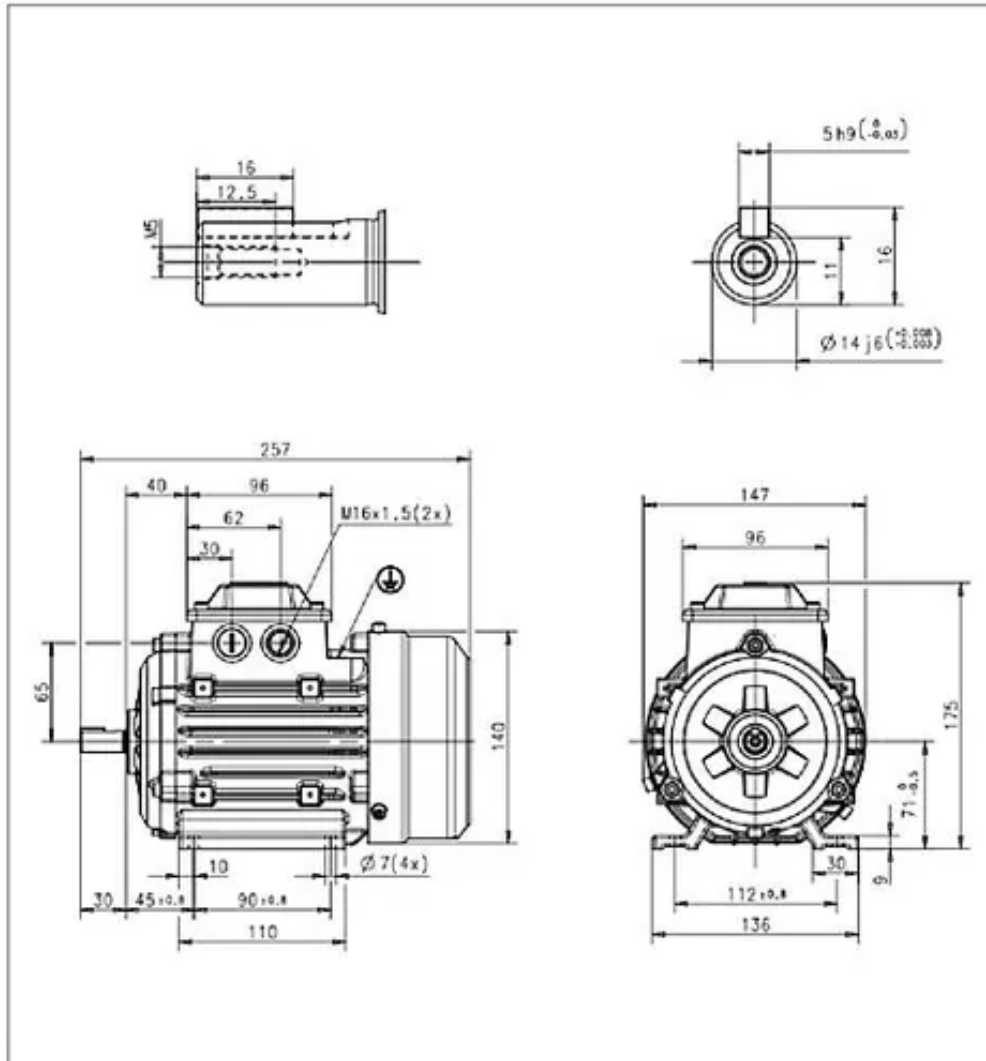

Product No: 3GBA072320-ASD**ABB IE3 CAST IRON MOTOR 4P 0.25KW 400VY FOOT MOUNT
B3 IP66 3GBA072320-ASD****General Information**

Brand	ABB
Product Type	General Performance Motors

Technical Attributes

Net Weight (kg)	10
Rated Power (kW)	0.25
Rated Voltage (V)	415Y/230D

Dimensions

Dimensions (mm)	136W x 175H x 257D
-----------------	--------------------

Protection & Standards

Degree of Protection	IP66
----------------------	------

Resources

Product catalogue (Flipbook)	Download from here
------------------------------	------------------------------------

TECHNICAL DRAWING

Additional information:

Dimension Print	Motor Type:	IE2&IE1 M2BAX 71M_2-6 B3, B6, B7, B8, V5, V6	Document No:	3GZC500007-11 G
		IE3 M2BAX 71M_2-8 B3, B6, B7, B8, V5, V6		13 BA 71 A
Description: STANDARD SQUIRREL CAGE MOTOR				
Unit:	ABB Motors and Generators	Issued by:	Juicy Hou	Replaces:
Date:	2020-06-15	Approved by:	Anna Feng	Replaced by:
ABB Ltd.	Customer Reference:			ABB