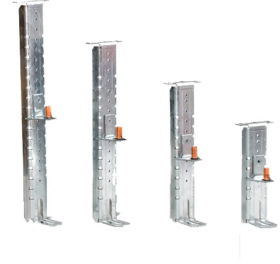

Product No: SPI50

IPD GALVANIZED STEEL DEPTH ADJUSTING BRACKET-SET OF 4 SPI50

General Information

Brand	IPD
Pack Quantity	Set of 4
Product Type	Accessory
Suitable For	For Adjusting Mounting Plate Depth / For Inner Door Fitting

Physical Attributes

Material	Galvanized Steel
----------	------------------

Dimensions

Dimensions (mm)	150D
-----------------	------

Resources

Product catalogue (Flipbook)	Download from here
------------------------------	------------------------------------