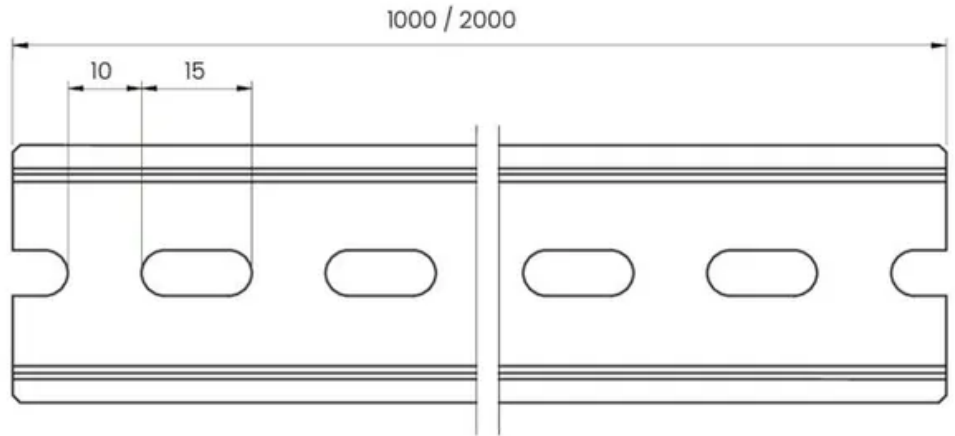

Product No: TS35/S-S

IPD STEEL SLOTTED (MOQ QTY=10) STANDARD ; 2m ; 7.5 X 35mm *SOLD IN PACKS ONLY* TS35/S-S

General Information

Brand	IPD
Carton Quantity	10
Product Type	DIN Rail

Technical Attributes

Passivation	Yes
-------------	-----

Physical Attributes

Material	Steel
----------	-------

Dimensions

Dimensions (mm)	35W x 7.5H
Length (m)	2

Protection & Standards

Standards	IEC60715
-----------	----------

Resources

Product catalogue (Flipbook)	Download from here
------------------------------	------------------------------------

DIMENSIONS

(All dimensions in "mm")