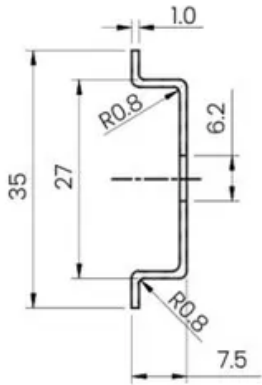

Product No: TS35/S-S

IPD STEEL SLOTTED (MOQ QTY=10) STANDARD ; 2m ; 7.5 X 35mm *SOLD IN PACKS ONLY* TS35/S-S

General Information

Brand	IPD
Carton Quantity	10
Product Type	DIN Rail

Technical Attributes

Passivation	Yes
-------------	-----

Physical Attributes

Material	Steel
----------	-------

Dimensions

Dimensions (mm)	35W x 7.5H
Length (m)	2

Protection & Standards

Standards	IEC60715
-----------	----------

Resources

Product catalogue (Flipbook)	Download from here
------------------------------	------------------------------------

DIMENSIONS

(All dimensions in "mm")