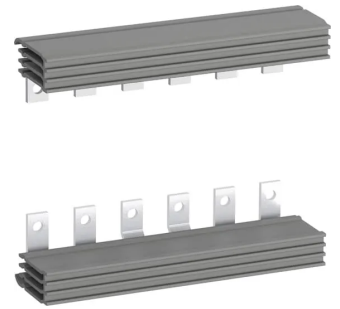

Product No: BER140-4

ABB CONNECTION SET FOR REVERSING CONTACTORS, SUITS AF116-AF146 BER140-4

General Information

Brand	ABB
Product Type	Accessory
Suitable For	AF116, AF140, AF146, AF116B, AF140B, AF146B

Technical Attributes

Terminal Type	Screw
---------------	-------

Dimensions

Dimensions (mm)	178W x 41H x 48.5D
Weight (kg)	0.62

Resources

Product catalogue (Flipbook)	Download from here
------------------------------	------------------------------------