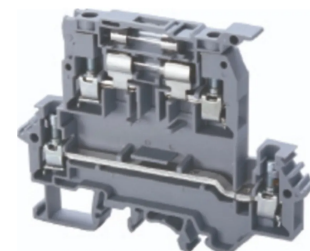

Product No: DDFL4U

CONNECTWELL DDFL4U DOUBLE LEVEL FUSE TERMINAL BLOCK SCREW CLAMP 0.25 - 4mm² 800V/6.3A TOP LEVEL

General Information

Brand	CONNECTWELL
Product Type	Double Level

Technical Attributes

Rated Current (A)	6.3
Rated Voltage (V)	800
Tightening Torque (Nm)	0.5

Physical Attributes

Colour	Grey
Conductor Cross Section - Stranded (mm ²)	0.2 - 4
Mounting Type	DIN Rail
Screw Size	M3

Dimensions

Dimensions (mm)	88L x 8W x 67.4H
-----------------	------------------

Resources