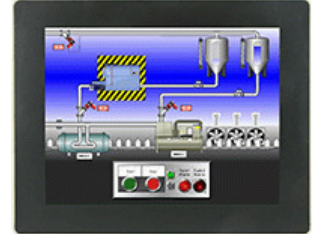

General Information

Brand	RED LION
Product Type	Touch Screen
Series	Graphite

Technical Attributes

Communication	RS-232, RS-422/485
No. of Ethernet Ports	1
No. of Serial Ports	3
Rated Power (W)	22
Rated Voltage DC (V)	30

Physical Attributes

Operational Temperature Range (°C)	-20 to +60
------------------------------------	------------

Dimensions

Dimensions (mm)	217.7H x 275.2W x 52.4D
Display Screen Size (in)	10

Protection & Standards