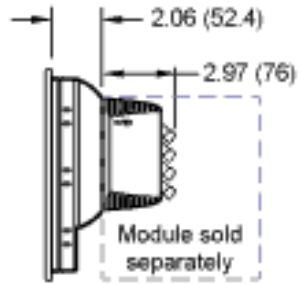

Physical Attributes

Operational Temperature Range (°C)	-20 to +60
------------------------------------	------------

Dimensions

Dimensions (mm)	217.7H x 275.2W x 52.4D
Display Screen Size (in)	10

Protection & Standards

Degree of Protection	IP66
Pollution Degree	2

DIMENSIONS

(MOUNTING CLIPS INSTALLED)