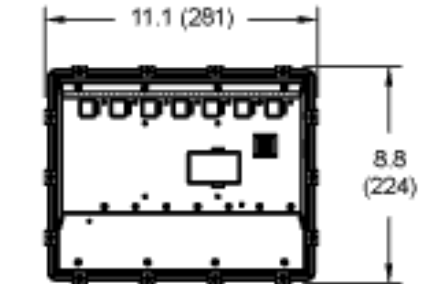

Physical Attributes

Operational Temperature Range (°C)	-20 to +60
------------------------------------	------------

Dimensions

Dimensions (mm)	217.7H x 275.2W x 52.4D
Display Screen Size (in)	10

Protection & Standards

Degree of Protection	IP66
Pollution Degree	2

DIMENSIONS

(MOUNTING CLIPS INSTALLED)