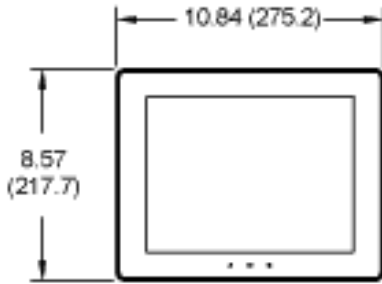

Physical Attributes

Operational Temperature Range (°C)	-20 to +60
------------------------------------	------------

Dimensions

Dimensions (mm)	217.7H x 275.2W x 52.4D
Display Screen Size (in)	10

Protection & Standards

Degree of Protection	IP66
Pollution Degree	2

DIMENSIONS

(MOUNTING CLIPS INSTALLED)