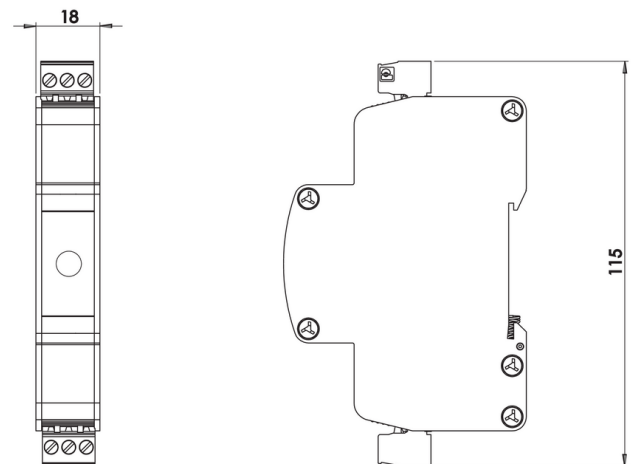

ISP2-16-10-50

Wiring

Dimensions

Standards

IEC 61643-11
AS/NZS 1768
UL 1449
IEEE 62.41.2

SPD connected to low-voltage power systems - Type 2 + 3
A.C. power system SPD - Cat C, B, A
Low voltage SPD - Type 2, Type 3
Low voltage SPD - Cat B, Cat C

Product Datasheet

Electrical Specifications

Connection type		Series
Modes of protection		L1-L2, L1-PE, L2-PE
Number of ports		2
Number of phases		2
Location		Indoor
Nominal voltage	U_0	45VAC
Short circuit withstand level	I_{SSCR}	10kA
Maximum backup fuse		16A
Earth leakage current	I_{PE}	<500 μ A

Indication Specifications

Display  LED status

Mechanical Specifications

Minimum operating temperature		-40°C
Maximum operating temperature		70°C
Minimum operating humidity		5%
Maximum operating humidity		95%
Mounting method		TS35 DIN Rail
Environmental rating		IP20
Enclosure material		Aluminium
Enclosure finish		Black powdercoat
Terminal capacity - power		2.5mm ²
Terminal screw torque - power		0.5Nm
Length		115mm
Width		18mm
Height		69mm

Other Specifications

Product Code  ISP2-16-10-50

Shipping Specifications

Weight		150g
Customs tariff		85363000, 85363010