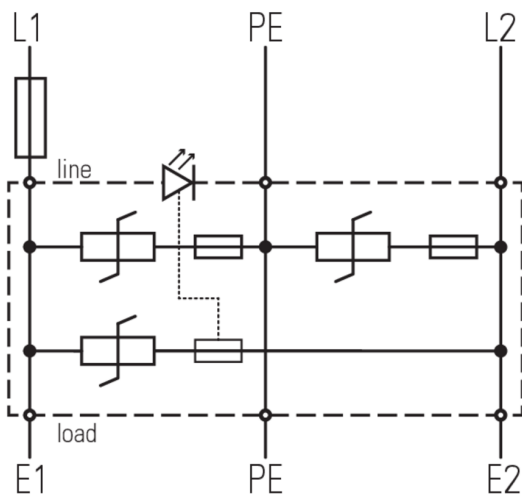

ISP2-16-10-50

Wiring

Dimensions

Standards

IEC 61643-11
AS/NZS 1768
UL 1449
IEEE 62.41.2

SPD connected to low-voltage power systems - Type 2 + 3
A.C. power system SPD - Cat C, B, A
Low voltage SPD - Type 2, Type 3
Low voltage SPD - Cat B, Cat C

Product Datasheet

Electrical Specifications

Connection type		Series
Modes of protection		L1-L2, L1-PE, L2-PE
Number of ports		2
Number of phases		2
Location		Indoor
Nominal voltage	U_0	45VAC
Short circuit withstand level	I_{SSCR}	10kA
Maximum backup fuse		16A
Earth leakage current	I_{PE}	<500 μ A

Electrical (L-L) Specifications

Maximum load current	I_L	16A
Maximum continuous voltage AC	U_C	50VAC
Maximum continuous voltage DC	U_C	70VDC
Maximum discharge current (8/20 μ s)	I_{max}	10kA
Nominal discharge current (8/20 μ s)	I_n	5kA
Voltage protection level (3kA 8/20 μ s)	U_p	<200V
Response time	t_A	<5ns

Indication Specifications

Display  LED status

Mechanical Specifications

Minimum operating temperature		-40°C
Maximum operating temperature		70°C
Minimum operating humidity		5%
Maximum operating humidity		95%
Mounting method		TS35 DIN Rail
Environmental rating		IP20
Enclosure material		Aluminium
Enclosure finish		Black powdercoat
Terminal capacity - power		2.5mm ²
Terminal screw torque - power		0.5Nm
Length		115mm
Width		18mm
Height		69mm