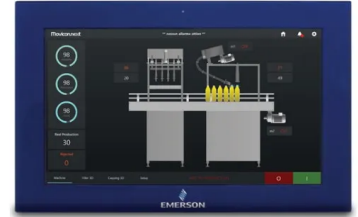

Product No: IC760CSW15CDA

**EMERSON MOVICON WEBHMI 15" , WIDESCREEN 4GB 128GB SSD
IC760CSW15CDA**

General Information

Brand	Emerson
Product Type	Touch Screen
SSD Storage	128GB

Technical Attributes

Operating System	Windows 10 IOT Enterprise LTSC
RAM	4GB

Physical Attributes

Display Screen Type	Projected Capacitive Touch (PCT/PCAP), Multi-touch
---------------------	--

Dimensions

Display Screen Size (Inch)	15
----------------------------	----

Protection & Standards