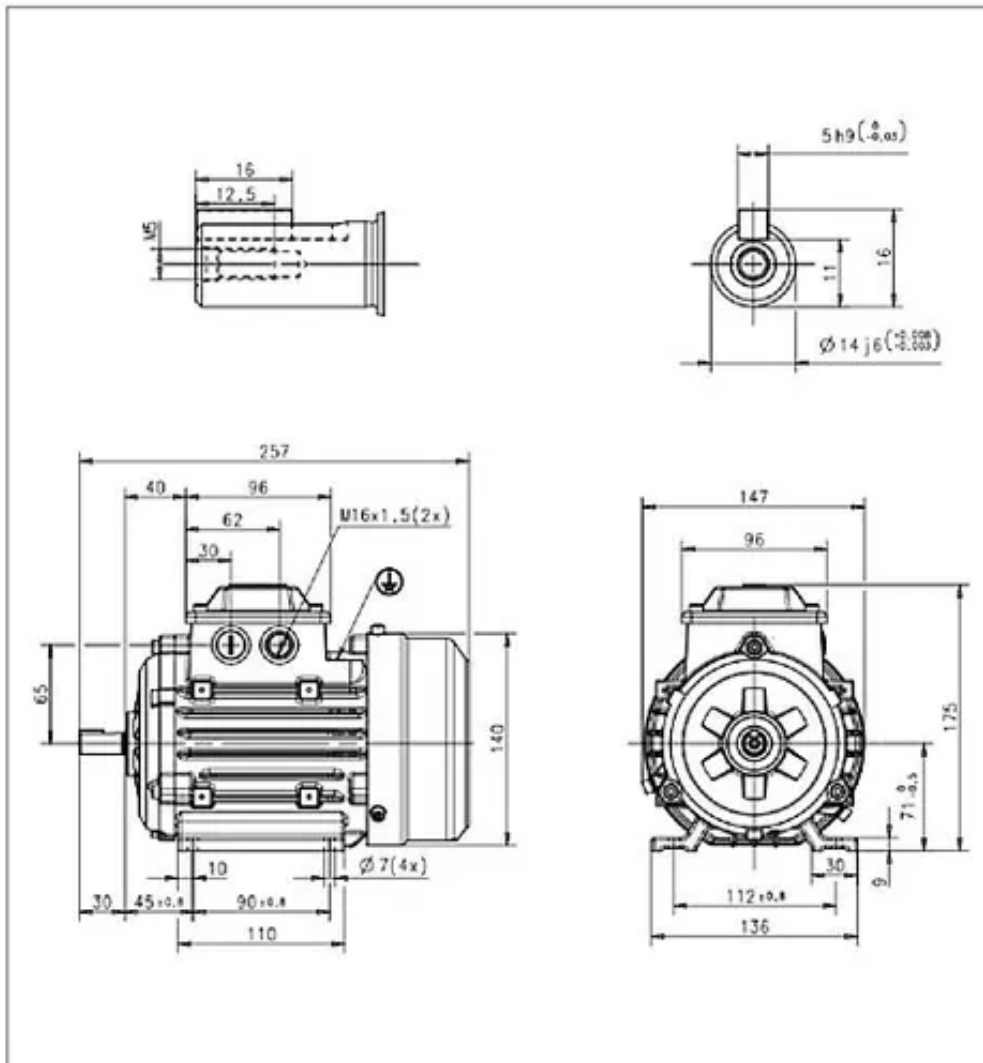

Additional information:

Dimension Print	Motor Type:	IE2&IE1 M2BAX 71M_2-6 B3, B6, B7, B8, V5, V6	Document No:	3GZC500007-11 G
		IE3 M2BAX 71M_2-8 B3, B6, B7, B8, V5, V6		13 BA 71 A
Description: STANDARD SQUIRREL CAGE MOTOR				
Unit:	ABB Motors and Generators	Issued by:	Juicy Hou	Replaces:
Date:	2020-06-15	Approved by:	Anna Feng	Replaced by:
ABB Ltd.		Customer Reference:		ABB