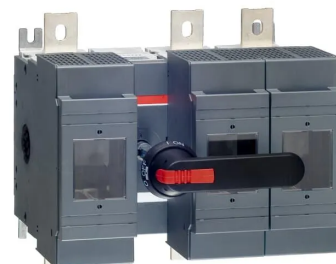

#### FEATURES

- Handle IP65
- I-O/ON-OFF plastic handle
- 3 padlocks in O-OFF position.
- Door interlock in I-ON position
- IEC 60269-2
- Base mount

#### General Information

Brand	ABB
Included	Handle, Shaft
Product Type	Fuse Switch – DIN Type
Suitable For	NH3
Type	Main Switch

#### Technical Attributes

Conventional Free-Air Thermal Current - I <sub>th</sub> (A)	630
Conventional Thermal Current - I <sub>the</sub> (A)	630
Design of Control Element	Long Turning Handle
Main Circuit Electrical Connection	Bolt Connection
Maximum Operational Voltage AC (V)	1000
Mode of Operation	Front Operated
No. of Poles	3
Operating Mechanism	Mechanism Between the Poles 12
Position of Control Element	Front Side
Power Loss (W)	60/Pole
Rated Conditional Short-Circuit Current - I <sub>nc</sub> (kA)	80
Rated Current (A)	630
Rated Impulse Withstand Voltage (kV)	12
Rated Insulation Voltage (V)	1000

### Dimensions

Dimensions (mm)	341W X 306H X 233D
-----------------	--------------------