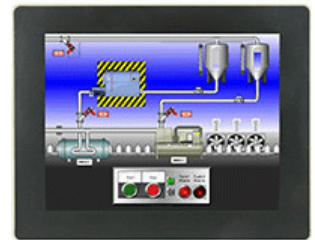

Product No: G10S1000

RED LION GRAPHITE 10" MODULAR HMI, DUAL ETHERNET, OUTDOOR G10S1000

FEATURES

- Outdoor Model
- Built-in connectors for IoT systems
- Store & Forward buffering for Cloud connectors
- Multiple USB ports
- Touchscreen
- Ethernet port

General Information

Brand	RED LION
Product Type	Touch Screen
Series	Graphite

Technical Attributes

Communication	RS-232, RS-422/485
No. of Ethernet Ports	2
No. of Serial Ports	4
Rated Power (W)	22
Rated Voltage DC (V)	30

Physical Attributes

Operational Temperature Range (°C)	-20 to +60
------------------------------------	------------

Dimensions

Dimensions (mm)	217.7H x 275.2W x 52.4D
Display Screen Size (in)	10

Protection & Standards