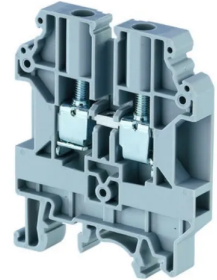

### CONNECTWELL CHV6U HIGH VOLTAGE (1000V) TERMINAL BLOCK SCREW CLAMP 0.2-6mm<sup>2</sup> 1000V/41A

#### General Information

Brand	CONNECTWELL
Product Type	Screw Clamp

#### Physical Attributes

Colour	Grey
Conductor Cross Section - Stranded (mm <sup>2</sup> )	0.2 - 4
Mounting Type	DIN Rail
Screw Size	M3.5