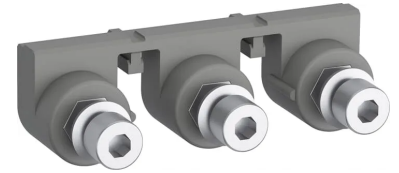

Product No: LL205-30**ABB CONNECTION SOCKET FOR AF190-30...AF205-30 LL205-30****General Information**

Accessory Type	Connection Socket
Brand	ABB
Product Type	Accessory
Suitable For	AF190, AF205

Technical Attributes

Terminal Type	Screw
---------------	-------

Dimensions

Dimensions (mm)	28W x 21.3H x 15.4D
Weight (kg)	0.17

Resources

Product catalogue (Flipbook)	Download from here
------------------------------	------------------------------------