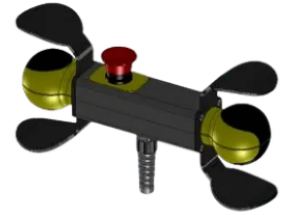

Product No: JSTD25P-320700

ABB TWO-HAND CONTROL STATION WITH SAFEBALL 2TLA930061R0000 JSTD25P-320700

FEATURES

- A mobile two-hand-device with two Safeballs and an Emergency-Stop Pushbutton
- Are used in machines and systems to control dangerous processes in areas where no other protective measures are effective at the time of operation (e.g. presses, etc.)
- Two operating switches are integrated in each of the laterally mounted Safeballs to provide manipulation safety and ensure an ergonomic handling

General Information

Brand	ABB
Product Type	Accessory

Technical Attributes

Net Weight (kg)	2.1
Nominal Voltage DC (V)	10 ... 30

Physical Attributes

Colour	Black (Jacket Insulation)
Material	Alloy Black Eloxated (Housing)
Operational Temperature Range (°C)	-35 to +55