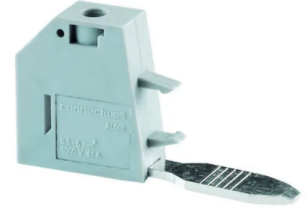

Product No: AUX6

CONNECTWELL AUX. TERMINAL AUX6

General Information

Brand	CONNECTWELL
Pack Quantity	10
Product Type	Accessory
Suitable For	CTS50/70N, CTS95/120N

Dimensions

Dimensions (mm)	53.6L x 8W x 29.4H
Height (mm)	29.4
Length (mm)	53.6
Width (mm)	8