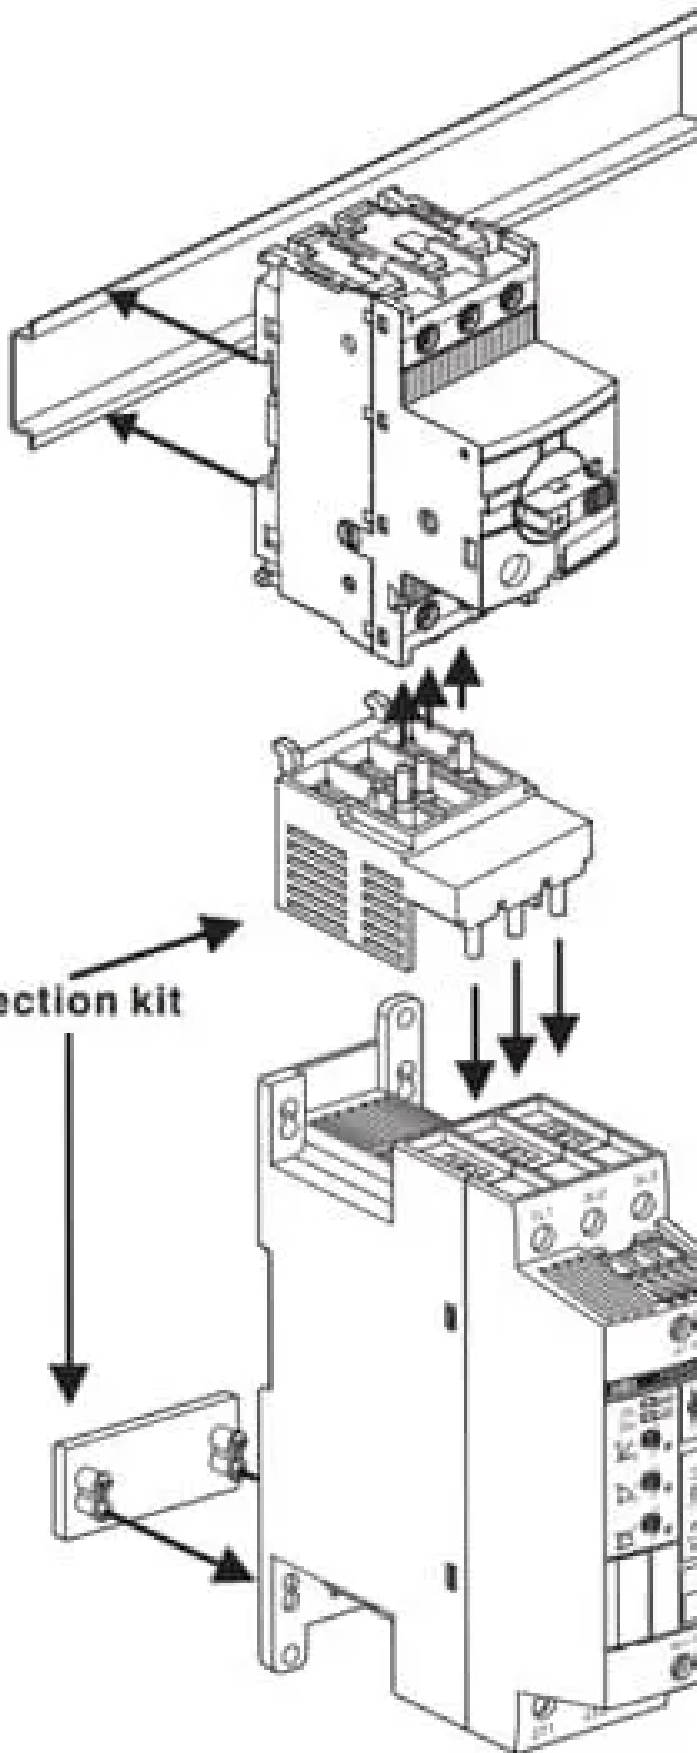

#### Dimensions

Dimensions (mm)	45W x 46H x 67D
Weight (kg)	0.03

#### Resources

Product catalogue (Flipbook)	<a href="#">Download from here</a>
------------------------------	------------------------------------

**WIRING DIAGRAM**

**DIN Rail**

**MS132**

**Connection kit**