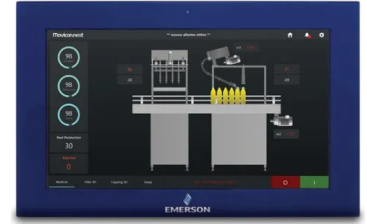

Product No: IC760COW12CDA

**EMERSON MOVICON WEBHMI 12", OUTDOOR SLR WIDESCREEN
4GB 128GB SSD IC760COW12CDA**

General Information

Brand	Emerson
Product Type	Touch Screen
SSD Storage	128GB

Technical Attributes

Operating System	Windows 10 IOT Enterprise LTSC
RAM	4GB

Physical Attributes

Display Screen Type	Projected Capacitive Touch (PCT/PCAP), Multi-touch
---------------------	--

Dimensions

Display Screen Size (Inch)	12
----------------------------	----