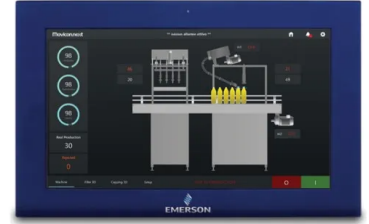

## Product No: IC760COW15CDA

**EMERSON MOVICON WEBHMI 15", OUTDOOR SLR WIDESCREEN  
4GB 128GB SSD IC760COW15CDA**

### General Information

Brand	Emerson
Product Type	Touch Screen
SSD Storage	128GB

### Physical Attributes

Display Screen Type	Projected Capacitive Touch (PCT/PCAP), Multi-touch
---------------------	--