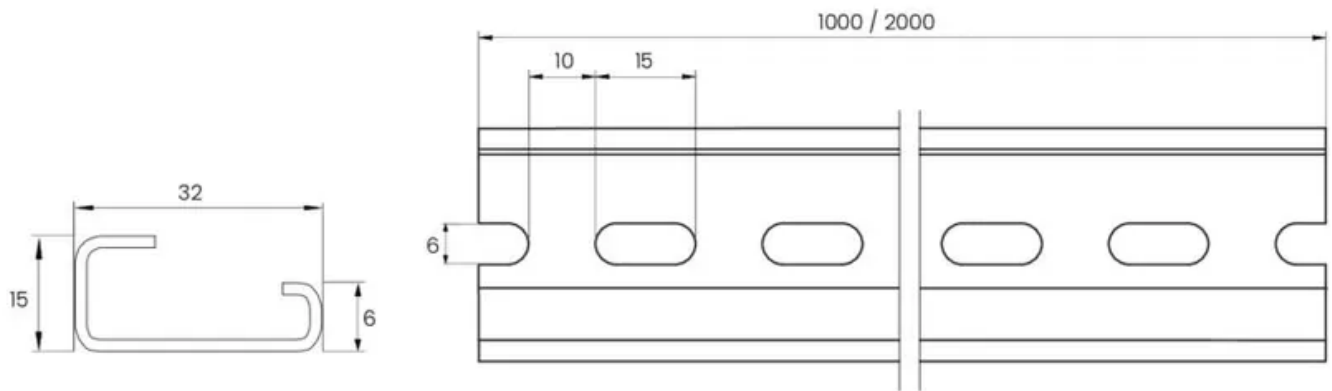

**Product No: TS32GRAIL-S**

**IPD STEEL SLOTTED (MOQ QTY=10) G-RAIL ; 2m ; 32mm \*SOLD IN PACKS ONLY\* TS32GRAIL-S**

**General Information**

Brand	IPD
Carton Quantity	10
Product Type	G Rail

**Technical Attributes**

Passivation	Yes
-------------	-----

**Physical Attributes**

Material	Steel
----------	-------

**Dimensions**

Dimensions (mm)	32W x 15H
Length (m)	2
Width (mm)	32

**Resources**

Product catalogue (Flipbook)	<a href="#">Download from here</a>
------------------------------	------------------------------------

## DIMENSIONS

(All dimensions in "mm")