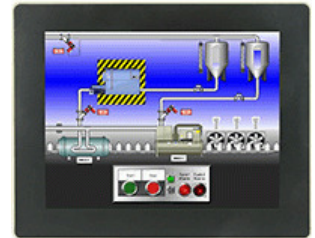

Product No: G12C0000

RED LION GRAPHITE 12" MODULAR HMI, INDOOR G12C0000

FEATURES

- Indoor Model
- Built-in connectors for IoT systems
- Store & Forward buffering for Cloud connectors
- Multiple USB ports
- Touchscreen
- Ethernet port

General Information

Brand	RED LION
Product Type	Touch Screen

Technical Attributes

Communication	Ethernet 10/100Base-T(X), RS-232, RS-422/485
Display Screen Type	Touch LCD WXGA, 16 M
No. of Ethernet Ports	1
No. of Serial Ports	3
Rated Supply Voltage DC (V)	10 - 30

Dimensions

Dimensions (mm)	208.3H x 307.3W x 52.4D
Display Screen Size (in)	12

Protection & Standards

Standards and Approvals	CE, UL/CuI, ATEX, IECEx
-------------------------	-------------------------

DIMENSIONS