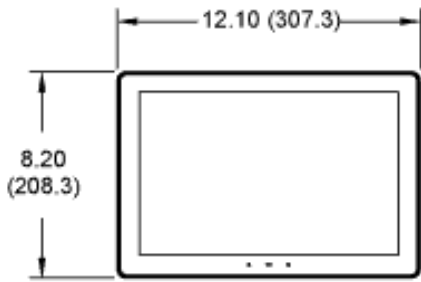

General Information

Brand	RED LION
Product Type	Touch Screen

Technical Attributes

Communication	Ethernet 10/100Base-T(X), RS-232, RS-422/485
Display Screen Type	Touch LCD WXGA, 16 M
No. of Ethernet Ports	1
No. of Serial Ports	3
Rated Supply Voltage DC (V)	10 - 30

Dimensions

Dimensions (mm)	208.3H x 307.3W x 52.4D
Display Screen Size (in)	12

Protection & Standards

Standards and Approvals	CE, UL/CuI, ATEX, IECEx
-------------------------	-------------------------

DIMENSIONS