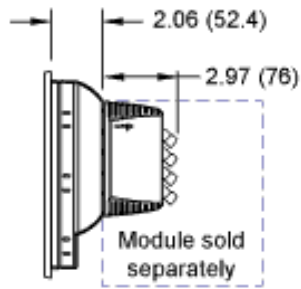

General Information

Brand	RED LION
Product Type	Touch Screen

Technical Attributes

Communication	Ethernet 10/100Base-T(X), RS-232, RS-422/485
Display Screen Type	Touch LCD WXGA, 16 M
No. of Ethernet Ports	1
No. of Serial Ports	3
Rated Supply Voltage DC (V)	10 - 30

Dimensions

Dimensions (mm)	208.3H x 307.3W x 52.4D
Display Screen Size (in)	12

Protection & Standards

Standards and Approvals	CE, UL/CuI, ATEX, IECEx
-------------------------	-------------------------

DIMENSIONS