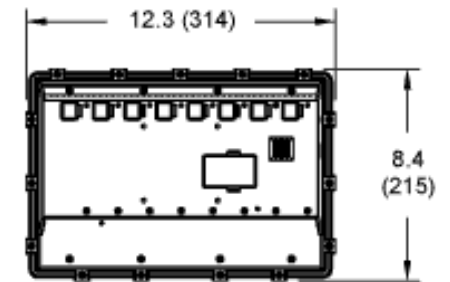

General Information

Brand	RED LION
Product Type	Touch Screen

Technical Attributes

Communication	Ethernet 10/100Base-T(X), RS-232, RS-422/485
Display Screen Type	Touch LCD WXGA, 16 M
No. of Ethernet Ports	1
No. of Serial Ports	3
Rated Supply Voltage DC (V)	10 - 30

Dimensions

Dimensions (mm)	208.3H x 307.3W x 52.4D
Display Screen Size (in)	12

Protection & Standards

Standards and Approvals	CE, UL/CuI, ATEX, IECEx
-------------------------	-------------------------

DIMENSIONS