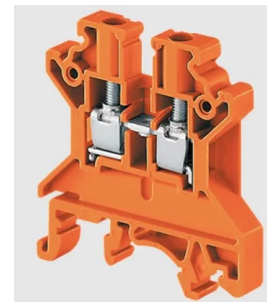

Product No: CTS4UNO**CONNECTWELL TERMINAL BLOCK SCREW CLAMP ORANGE
4mm² CTS4UNO****General Information**

Brand	CONNECTWELL
Product Type	Screw Clamp

Technical Attributes

Function	Feed Through
Rated Current (A)	32
Rated Voltage (V)	1000
Tightening Torque (Nm)	0.5

Physical Attributes

Cable Entry	Side Entry
Colour	Orange
Conductor Cross Section - Stranded (mm ²)	0.2 - 4
Housing Material	Polyamide
Mounting Type	DIN rail
Screw Size	M3

Dimensions

Dimensions (mm)	43L X 6W X 46.2H
-----------------	------------------