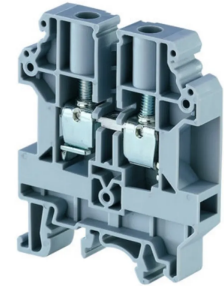

### CONNECTWELL CHV10U HIGH VOLTAGE (1000V) TERMINAL BLOCK SCREW CLAMP 0.2-10mm<sup>2</sup> 1000V/57A

#### General Information

Brand	CONNECTWELL
Product Type	Screw Clamp

#### Physical Attributes

Colour	Grey
Conductor Cross Section - Stranded (mm <sup>2</sup> )	0.2 - 10
Mounting Type	DIN Rail
Screw Size	M4