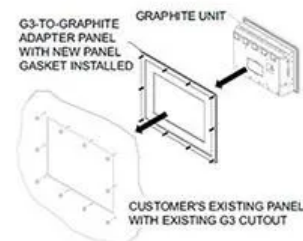

Product No: G3AD1515

RED LION ADAPTER PANEL, G315 TO G15 G3AD1515

FEATURES

- Length: 10-foot communication cable
- Compatibility: Connects Graphite(r)/ DSP/ G3/ Modular Controller to Yaskawa FSP drive.

General Information

Brand	RED LION
Product Type	Accessory
Series	CBP
Suitable For	G3 Units

Physical Attributes

Mounting Type	Panel
---------------	-------

Dimensions

Dimensions (mm)	330.2H x 406.4W
-----------------	-----------------