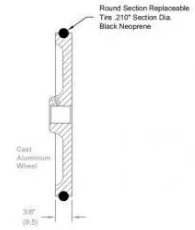

Product No: TORF1000

RED LION IFT REPLACEMENT TYRE TORF1000

FEATURES

- Replacement Tire For WF1000OR Wheel

General Information

Brand	RED LION
Product Type	Accessory
Suitable For	WF1000OR Wheel

Resources

Product catalogue (Flipbook)	Download from here
------------------------------	------------------------------------