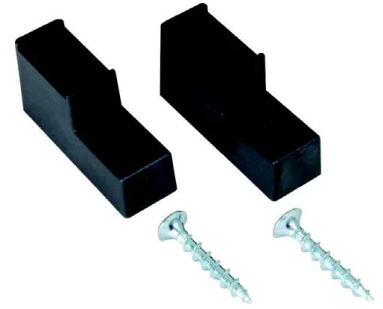

Product No: NLSB

IPD NEUTRAL LINK SUPPORT (2 BLOCKS, 2 SCREWS) (FOR KIT ASSEMBLY) NLSB

General Information

Brand	IPD
Pack Quantity	2
Product Type	Accessory
Suitable For	EB bars

Physical Attributes

Colour	Black
--------	-------