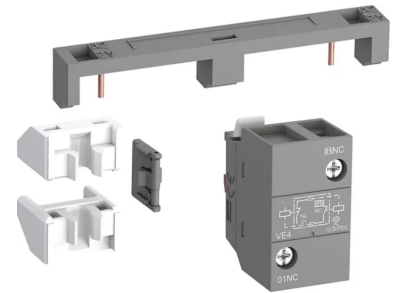

### ABB VEM4 MECHANICAL AND ELECTRICAL INTERLOCK SET VEM4

#### General Information

Brand	ABB
Product Type	Accessory
Suitable For	AF09 - AF38

#### Dimensions

Dimensions (mm)	25W x 43H x 31.6D
-----------------	-------------------