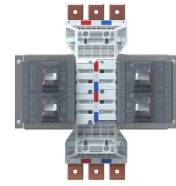

### IPD MCCB NYBUS XT 4 CHASSIS 630A 6 POLE UNIVERSAL FEED DOUBLE SIDED NY63XT4UD06

#### General Information

Brand	IPD
Product Type	Nybus Chassis
Suitable For	XT3, XT4

#### Technical Attributes

No. of Poles	6
Rated Current (A)	630
Rated Short-time Withstand Current - I <sub>cw</sub> (kA/1s)	36
Type of Feed	Universal Feed