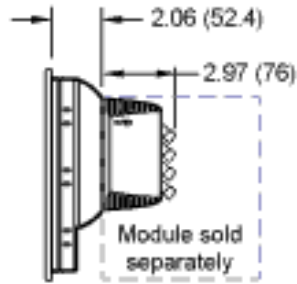

General Information

Brand	RED LION
Product Type	Touch Screen

Technical Attributes

Communication	Ethernet 10/100Base-T(X), RS-232, RS-422/485
Display Screen Type	Touch LCD SVGA, 16 M
No. of Ethernet Ports	2
No. of Serial Ports	3
Rated Supply Voltage DC (V)	10 - 30

Dimensions

Dimensions (mm)	217.7H x 275.2W x 52.4D
Display Screen Size (in)	10

Protection & Standards

Standards and Approvals	CE, UL/CuI, ATEX, IECEx
-------------------------	-------------------------

DIMENSIONS