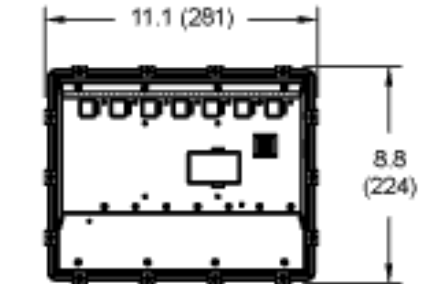

General Information

Brand	RED LION
Product Type	Touch Screen

Technical Attributes

Communication	Ethernet 10/100Base-T(X), RS-232, RS-422/485
Display Screen Type	Touch LCD SVGA, 16 M
No. of Ethernet Ports	2
No. of Serial Ports	3
Rated Supply Voltage DC (V)	10 - 30

Dimensions

Dimensions (mm)	217.7H x 275.2W x 52.4D
Display Screen Size (in)	10

Protection & Standards

Standards and Approvals	CE, UL/CuI, ATEX, IECEx
-------------------------	-------------------------

DIMENSIONS