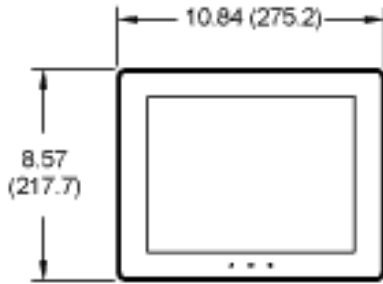

General Information

Brand	RED LION
Product Type	Touch Screen

Technical Attributes

Communication	Ethernet 10/100Base-T(X), RS-232, RS-422/485
Display Screen Type	Touch LCD SVGA, 16 M
No. of Ethernet Ports	2
No. of Serial Ports	3
Rated Supply Voltage DC (V)	10 - 30

Dimensions

Dimensions (mm)	217.7H x 275.2W x 52.4D
Display Screen Size (in)	10

Protection & Standards

Standards and Approvals	CE, UL/CuI, ATEX, IECEx
-------------------------	-------------------------

DIMENSIONS