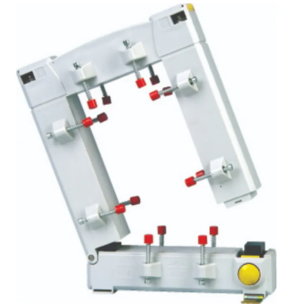

**Product No: 192T 4712****SOCOMEK SPLIT-CORE CT TO 812 1250A/5A CLASS 0,5 7,5VA  
192T 4712****General Information**

Brand	SOCOMEK
Model	TO 812
Product Type	Split-Core

**Technical Attributes**

Accuracy Class	0.5
CT Burden - Accuracy Class 0.5 (VA)	7.5
CT Ratio	1250/5
Rated Current (A)	1250
Rated Frequency (Hz)	50/60
Rated Primary Current - $I_{pn}$ (A)	1250
Rated Secondary Current - $I_{sn}$ (A)	5
Secondary Rated Current	5