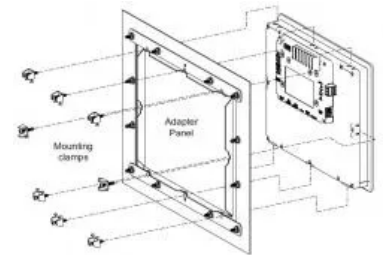

Product No: CRA000AD06070000

**RED LION G306 TO CRX00007 ADAPTER PLATE
CRA000AD06070000**

General Information

Brand	RED LION
Product Type	Accessory
Series	CBL
Suitable For	CR1 series HMI, CR3 series HMI

Protection & Standards