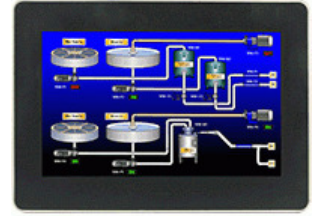

Product No: G07C0000

RED LION GRAPHITE 7" MODULAR TOUCHSCREEN HMI, INDOOR G07C0000

FEATURES

- Indoor Model
- Built-in connectors for IoT systems
- Store & Forward buffering for Cloud connectors
- Multiple USB ports
- Touchscreen
- Ethernet port

General Information

Brand	RED LION
Product Type	Touch Screen
Series	Graphite

Technical Attributes

Display Screen Type	Colour
Rated Power (W)	14
Rated Voltage DC (V)	30

Physical Attributes

Operational Temperature Range (°C)	-20 to +60
------------------------------------	------------

Dimensions

Dimensions (mm)	139.9H x 195.5W x 50.8D
Display Screen Size (in)	7

Protection & Standards

Degree of Protection	IP66
Pollution Degree	2

DIMENSIONS