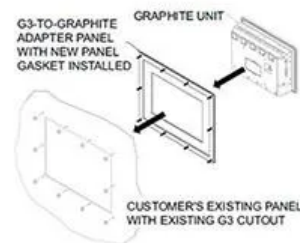

Product No: G3AD0607

RED LION ADAPTER PANEL, G306 TO G07 G3AD0607

FEATURES

- Display Size: 15 inches
- Number of Ethernet Ports: 2
- ATEX/IECEx Certified for safety in explosive environments
- Additional Standards Compliance:
 - CE Approved: EN 61326-1
 - Emission CISPR 11 Class B
 - IEC/EN 61010-1
 - RoHS Compliant

General Information

Brand	RED LION
Product Type	Accessory
Series	CBL
Suitable For	G3 Units

Physical Attributes

Mounting Type	Panel
---------------	-------

Dimensions

Dimensions (mm)	180H x 224.2W
-----------------	---------------