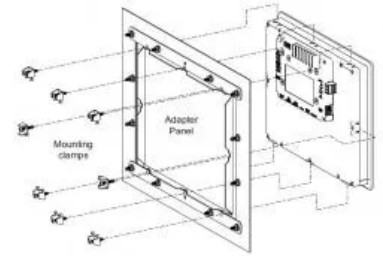

Product No: CRA000AD08070000

**RED LION G308 TO CRX00007 ADAPTER PLATE
CRA000AD08070000**

FEATURES

- 10-foot communication cable
- Connects Graphite®, DSP, G3, Modular Controller to Allen Bradley PanelView
- Compatible with DFI communication protocol
- Part of the CBL series
- Manufactured by Red Lion

General Information

Brand	RED LION
Product Type	Accessory
Series	CBL
Suitable For	CR1 series HMI, CR3 series HMI

Protection & Standards

Degree of Protection	IP66
----------------------	------

Resources

Product catalogue (Flipbook)	Download from here
------------------------------	------------------------------------