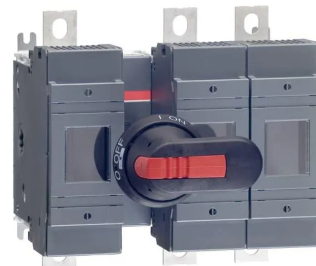

### ABB OS250B12P SWITCH FUSE OS250B12P

#### FEATURES

- IP65 Handle
- I-O/ON-OFF plastic handle
- 3 padlocks in O-OFF position.
- Door interlock in I-ON position
- IEC 60269-2
- Base mount

#### General Information

Brand	ABB
Included	Handle, Shaft
Product Type	Fuse Switch – BS Type
Suitable For	Shape B1-B3
Type	Main Switch

#### Technical Attributes

Conventional Free-Air Thermal Current - I <sub>th</sub> (A)	250
Conventional Thermal Current - I <sub>the</sub> (A)	250
Design of Control Element	Long Turning Handle
Main Circuit Electrical Connection	Bolt Connection
Maximum Operational Voltage AC (V)	1000
Mode of Operation	Front Operated
No. of Poles	3
Operating Mechanism	Mechanism Between the Poles 12
Position of Control Element	Front Side
Power Loss (W)	23/Pole
Rated Conditional Short-Circuit Current - I <sub>nc</sub> (kA)	80
Rated Current (A)	250
Rated Impulse Withstand Voltage (kV)	12
Rated Insulation Voltage (V)	1000