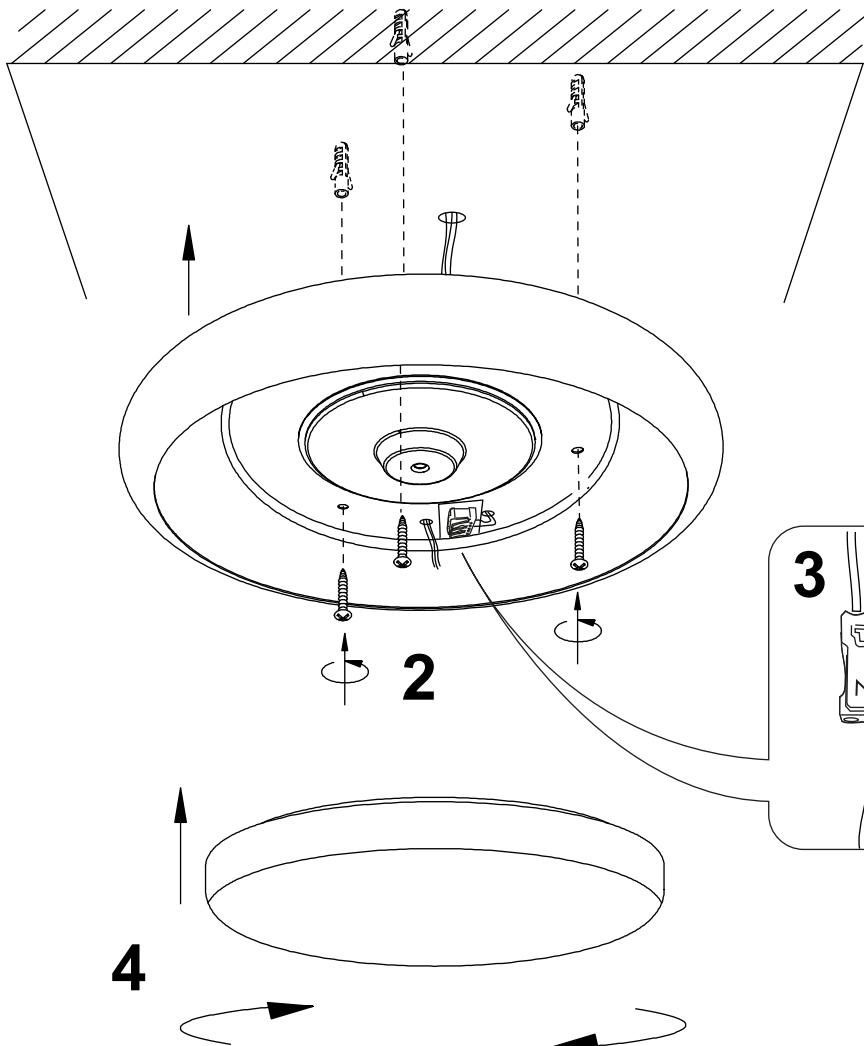

SCAN
LAMPS

DISCUS 66101

3

NO: Skal installeres av autorisert elektriker.

SE: Installationen ska utföras av utbildad elektriker.

FI: Asennuksen saa tehdä vain valtuutettu sähköasentaja.

EN: Installation should be performed by a qualified electrician.

SE: Denna produkt innehåller en ljuskälla med energieffektivitetsklass F. LED-ljuskällan är utbytbar som reservdel.

NO: Dette produktet inneholder en lyskilde med energieffektivitetsklasse F. LED-lyskilden kan skiftes som reservdel.

FI: Tämä tuote sisältää valonlähteen, jonka energiatehokkuusluokka on F. LED valolähde vaihdetta vissa, löytyy varaosana.

EN: This product contains a light source of energy efficiency class F. The LED light source is replaceable as a spare part.

Light Source:

Technology: ..... LED

ON-mode power: ..... 24 W

non-directional,
mains

Input power: ..... 220-240V AC

Dimmable: ..... yes

Useful luminous flux: ..... 2230 lm

CCT colour temperature:.. 3000 K

CRI: ..... ≥ 82

SDCM: ..... < 5

Lifetime L_{70} : ..... 50 000 hours

NO: Rengjøring: Tørkes av med tørr klut.

SE: Rengöring: Torkas med torr trasa.

FI: Siivous: Pyyhi kuivalla liinalla.

EN: Cleaning: Wipe with a dry cloth.